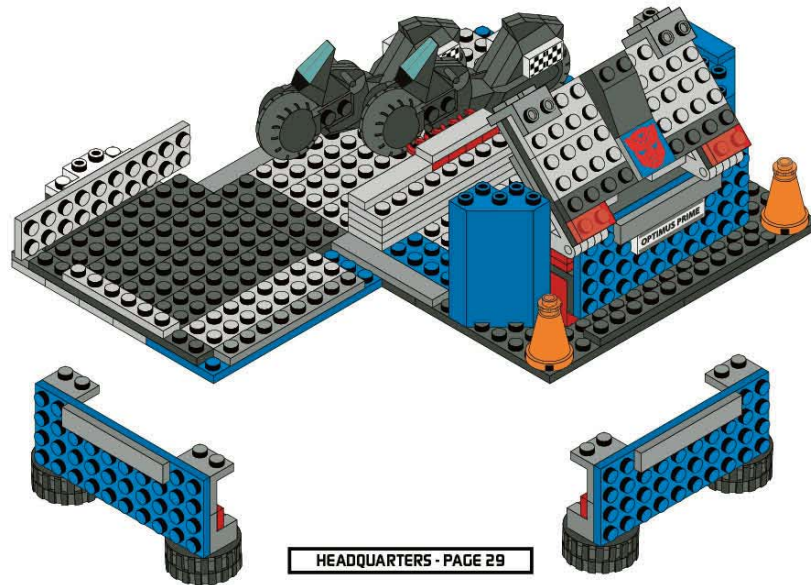

KRE-O TRANSFORMERS

CREATE IT.™

AGES 8 - 14

3 0 6 8 9
OPTIMUS PRIME®

542 PIECES

PRODUCT SHOWN IN FANTASY SITUATION
PRODUCT DOES NOT CONVERT

BOOK 2:
HEADQUARTERS
& ROBOT

CREATE IT WITH KRE-O™ CONSTRUCTION SETS!

- Sort your blocks by color and size to make them easier to find.
- Build on a large, flat surface.

ROBOT - PAGE 3

HEADQUARTERS - PAGE 29

KRE-O

TRANSFORMERS

1

2

3