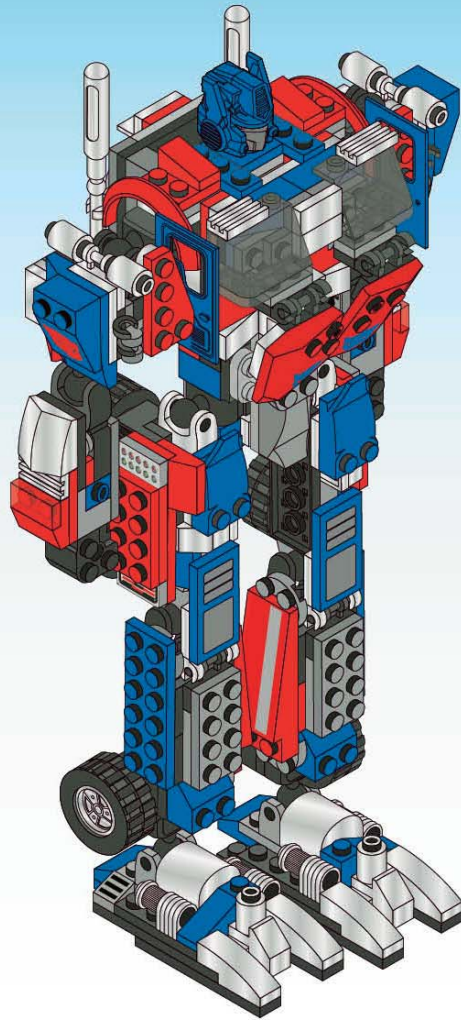

KRE-O TRANSFORMERS

CREATE IT.™

AGES 8 - 14

3 0 6 8 9
OPTIMUS PRIME®

542 PIECES

PRODUCT SHOWN IN FANTASY SITUATION
PRODUCT DOES NOT CONVERT

BOOK 2:
HEADQUARTERS
& ROBOT

CREATE IT WITH KRE-O™ CONSTRUCTION SETS!

- Sort your blocks by color and size to make them easier to find.
- Build on a large, flat surface.

ROBOT - PAGE 3

HEADQUARTERS - PAGE 29

KRE-O

TRANSFORMERS

1

2

3