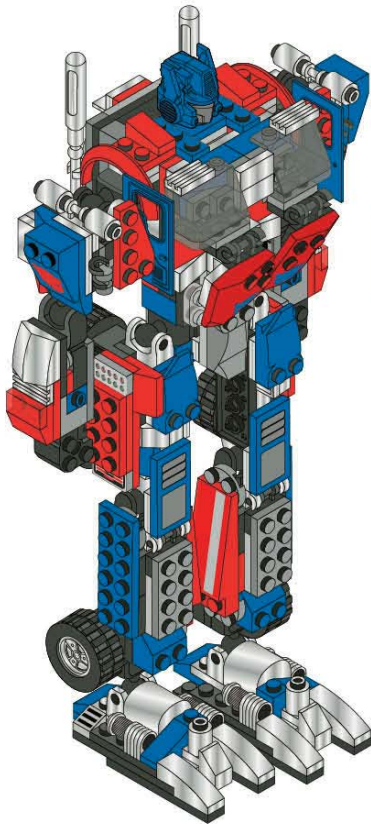

KRE-O TRANSFORMERS

CREATE IT.™

AGES 8 - 14

3 0 6 8 9
OPTIMUS PRIME®

542 PIECES

PRODUCT SHOWN IN FANTASY SITUATION
PRODUCT DOES NOT CONVERT

BOOK 2:
HEADQUARTERS
& ROBOT

CREATE IT WITH KRE-O™ CONSTRUCTION SETS!

- Sort your blocks by color and size to make them easier to find.
- Build on a large, flat surface.

ROBOT - PAGE 3

HEADQUARTERS - PAGE 29

KRE-O

TRANSFORMERS

1

2

3